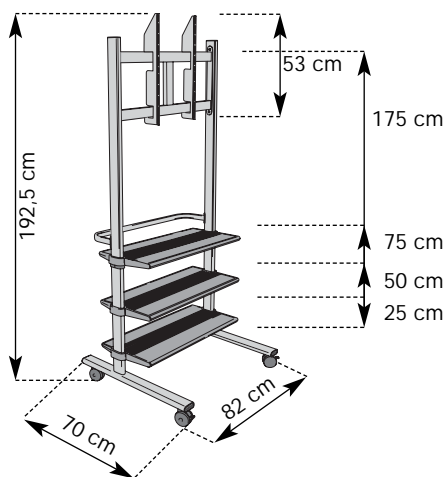

PlasmaBoy.nl

A wide range of display supports

- For plasma and LCD/TFT displays
- For displays 36"- 42". (91-106 cm diam.)
- Max. load cap. 50 Kg. / 110 lbs.

varying from trolley

to wall-mount or table stand

PB175

universal trolley/stand
Height 181 cm
(192,5 cm incl. adaptor)

PB100

universal trolley/stand
Height 106 cm
(117,5 cm incl. adaptor)

PB050

universal table stand
Height 56 cm
(67,5 cm incl. adaptor)

PB150

universal trolley/stand
Height 156 cm
(167,5 cm incl. adaptor)

PBoo8

universal wall-mount
Inclination 0 or 8°