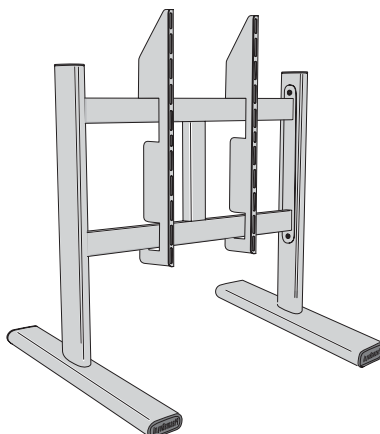

PlasmaBoy.nl

A wide range of display supports

- For plasma and LCD/TFT displays
- For displays 36"- 42". (91-106 cm diam.)
- Max. load cap. 50 Kg. / 110 lbs.

varying from trolley

to wall-mount or table stand

PB175

universal trolley/stand
Height 181 cm
(192,5 cm incl. adaptor)

PB100

universal trolley/stand
Height 106 cm
(117,5 cm incl. adaptor)

PB050

universal table stand
Height 56 cm
(67,5 cm incl. adaptor)

PB150

universal trolley/stand
Height 156 cm
(167,5 cm incl. adaptor)

PBoo8

universal wall-mount
Inclination 0 or 8°