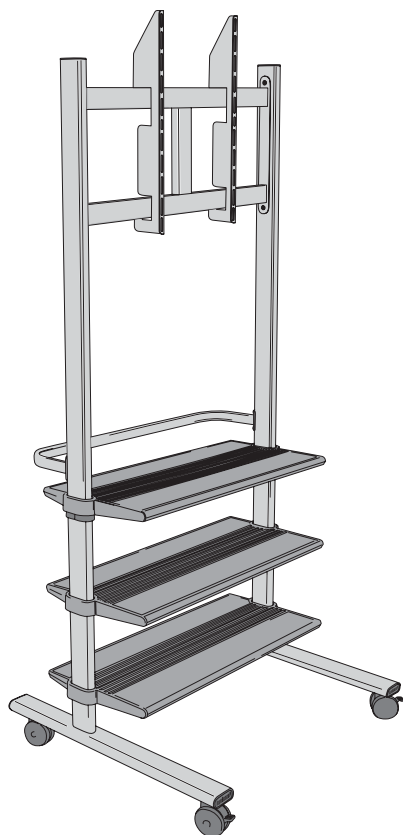

PlasmaBoy.nl

A wide range of display supports

- For plasma and LCD/TFT displays
- For displays 36"- 42". (91-106 cm diam.)
- Max. load cap. 50 Kg. / 110 lbs.

varying from trolley

to wall-mount or table stand

PB175

universal trolley/stand
Height 181 cm
(192,5 cm incl. adaptor)

PB100

universal trolley/stand
Height 106 cm
(117,5 cm incl. adaptor)

PB050

universal table stand
Height 56 cm
(67,5 cm incl. adaptor)

PB150

universal trolley/stand
Height 156 cm
(167,5 cm incl. adaptor)

PBoo8

universal wall-mount
Inclination 0 or 8°