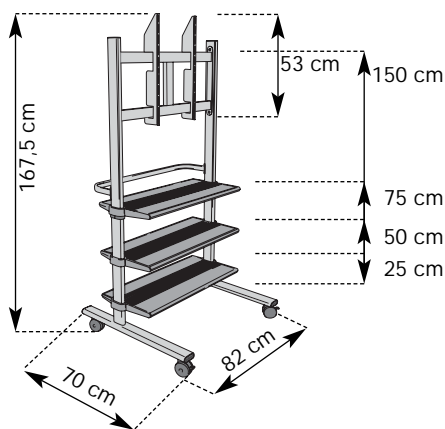

PlasmaBoy.nl

A wide range of display supports

- For plasma and LCD/TFT displays
- For displays 36"- 42". (91-106 cm diam.)
- Max. load cap. 50 Kg. / 110 lbs.

varying from trolley

to wall-mount or table stand

PB175

universal trolley/stand
Height 181 cm
(192,5 cm incl. adaptor)

PB100

universal trolley/stand
Height 106 cm
(117,5 cm incl. adaptor)

PB050

universal table stand
Height 56 cm
(67,5 cm incl. adaptor)

PB150

universal trolley/stand
Height 156 cm
(167,5 cm incl. adaptor)

PBoo8

universal wall-mount
Inclination 0 or 8°