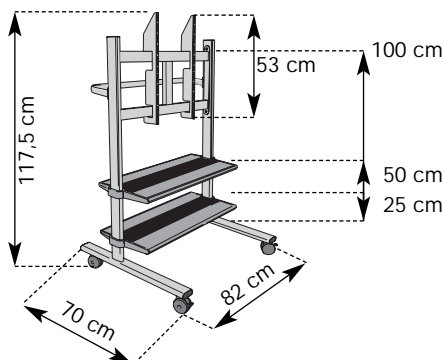

PlasmaBoy.nl

A wide range of display supports

- For plasma and LCD/TFT displays
- For displays 36"- 42". (91-106 cm diam.)
- Max. load cap. 50 Kg. / 110 lbs.

varying from trolley

to wall-mount or table stand

PB175

universal trolley/stand
Height 181 cm
(192,5 cm incl. adaptor)

PB100

universal trolley/stand
Height 106 cm
(117,5 cm incl. adaptor)

PB050

universal table stand
Height 56 cm
(67,5 cm incl. adaptor)

PB150

universal trolley/stand
Height 156 cm
(167,5 cm incl. adaptor)

PBoo8

universal wall-mount
Inclination 0 or 8°