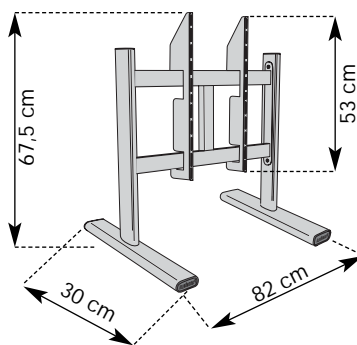

PlasmaBoy.nl

A wide range of display supports

- For plasma and LCD/TFT displays
- For displays 36"- 42". (91-106 cm diam.)
- Max. load cap. 50 Kg. / 110 lbs.

varying from trolley

to wall-mount or table stand

PB175

universal trolley/stand
Height 181 cm
(192,5 cm incl. adaptor)

PB100

universal trolley/stand
Height 106 cm
(117,5 cm incl. adaptor)

PB050

universal table stand
Height 56 cm
(67,5 cm incl. adaptor)

PB150

universal trolley/stand
Height 156 cm
(167,5 cm incl. adaptor)

PBoo8

universal wall-mount
Inclination 0 or 8°