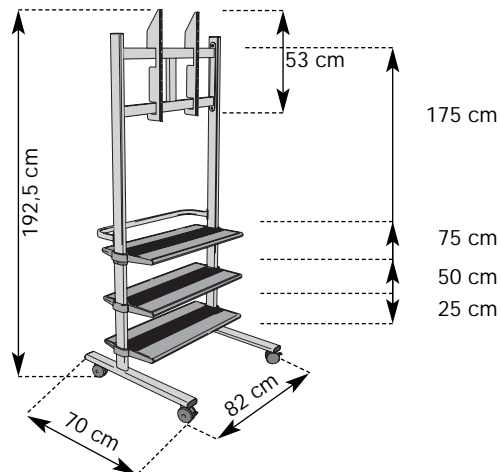

## A wide range of display supports

- For plasma and LCD/TFT displays
- For displays 36-42" (91-106 cm.)
- Max. load cap. 50 Kg. / 110 lbs.

### universal trolley/stand

- For **plasma** and **LCD/TFT** displays
- For displays 36-42" (91-106 cm. diam.)
- Height 181 cm. (192,5 cm. incl. adaptor)
- Max. load cap. 50 Kg. / 110 lbs.
- 4 Casters  $\varnothing$  72 mm. (2 with breaks).
- 3 Accessory trays included.
- Universal adapter included.
- Quick installation.