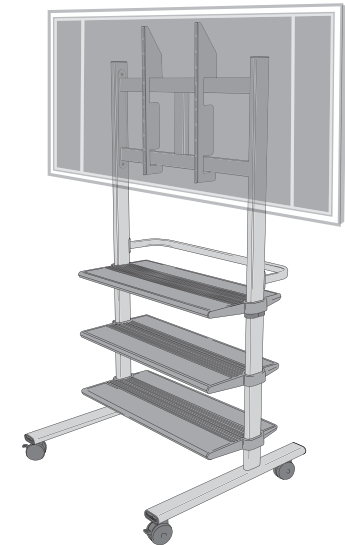

A wide range of display supports

- For plasma and LCD/TFT displays
- For displays 36-42" (91-106 cm.)
- Max. load cap. 50 Kg. / 110 lbs.