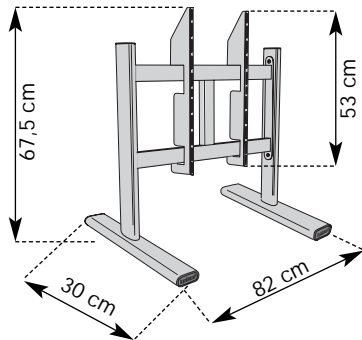

## universal table stand

- For plasma and LCD/TFT displays
- For displays 36-42" (91-106 cm. diam.)
- Height 56 cm. (67,5 cm. incl. adaptor)
- Max. load cap. 50 Kg. / 110 lbs.
- Universal adapter included.
- Quick installation.

## universal wall-mount

- For plasma and LCD/TFT displays
- For displays 36-42" (91-106 cm. diam.)
- Inclination 0 or 8°
- Universal adapter included.
- Quick installation.

**nv Distriland sa  
De Lint 12  
B-2360 Oud-Turnhout  
T. +32 14 452031  
F. +32 14 452031  
distriland@pandora.be**

### universal trolley/stand

- For **plasma** and **LCD/TFT** displays
- For displays 36-42" (91-106 cm. diam.)
- Height 181 cm. (192,5 cm. incl. adaptor)
- Max. load cap. 50 Kg. / 110 lbs.
- 4 Casters  $\varnothing$  72 mm. (2 with breaks).
- 3 Accessory trays included.
- Universal adapter included.
- Quick installation.

### universal trolley/stand

- For **plasma** and **LCD/TFT** displays
- For displays 36-42" (91-106 cm. diam.)
- Height 106 cm. (117,5 cm. incl. adaptor)
- Max. load cap. 50 Kg. / 110 lbs.
- 4 Casters  $\varnothing$  72 mm. (2 with breaks).
- 2 Accessory trays included.
- Universal adapter included.
- Quick installation.