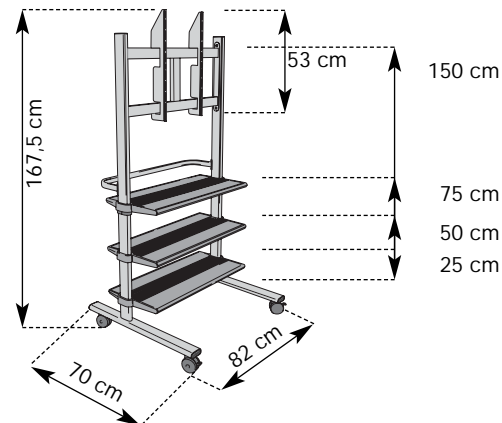

PB150

universal trolley/stand

- For **plasma** and **LCD/TFT** displays
- For displays 36-42" (91-106 cm. diam.)
- Height 156 cm. (167,5 cm. incl. adaptor)
- Max. load cap. 50 Kg. / 110 lbs.
- 4 Casters $\varnothing$ 72 mm. (2 with breaks).
- 3 Accessory trays included.
- Universal adapter included.
- Quick installation.