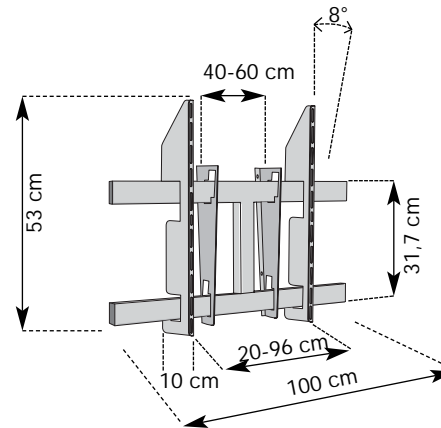

## universal table stand

- For plasma and LCD/TFT displays
- For displays 36-42" (91-106 cm. diam.)
- Height 56 cm. (67,5 cm. incl. adaptor)
- Max. load cap. 50 Kg. / 110 lbs.
- Universal adapter included.
- Quick installation.

## universal wall-mount

- For plasma and LCD/TFT displays
- For displays 36-42" (91-106 cm. diam.)
- Inclination 0 or 8°
- Universal adapter included.
- Quick installation.

**nv Distriland sa  
De Lint 12  
B-2360 Oud-Turnhout  
T. +32 14 452031  
F. +32 14 452031  
distriland@pandora.be**

### universal trolley/stand

- For **plasma** and **LCD/TFT** displays
- For displays 36-42" (91-106 cm. diam.)
- Height 181 cm. (192,5 cm. incl. adaptor)
- Max. load cap. 50 Kg. / 110 lbs.
- 4 Casters  $\varnothing$  72 mm. (2 with breaks).
- 3 Accessory trays included.
- Universal adapter included.
- Quick installation.